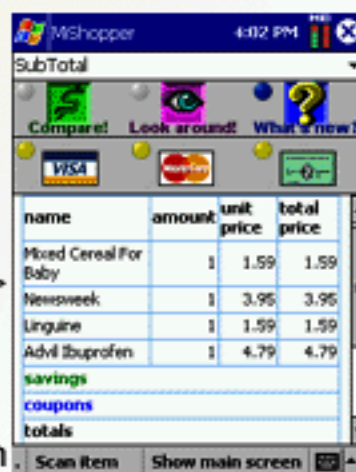

Self-checkout