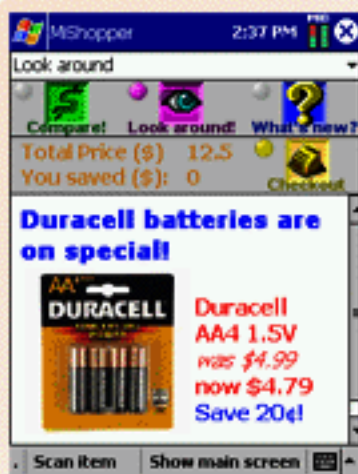

## Your profile

< MiShopper gets your profile and saved coupons. You can shop or take a look at specials

## Look around

< Look around you for sale items. By scanning a magazine, MiShopper indicates that the batteries in the same aisle are on sale.